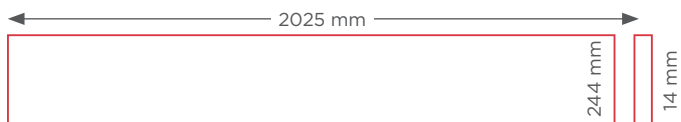

GRAND SELECTION ORIGIN